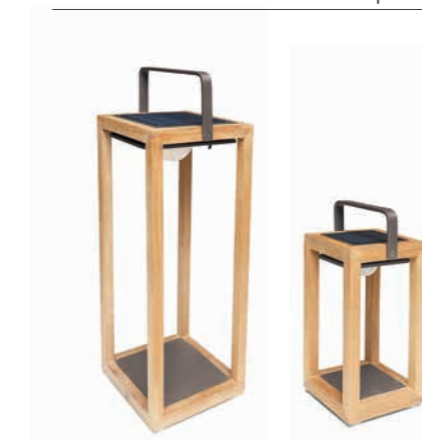

Tom outdoor lamp