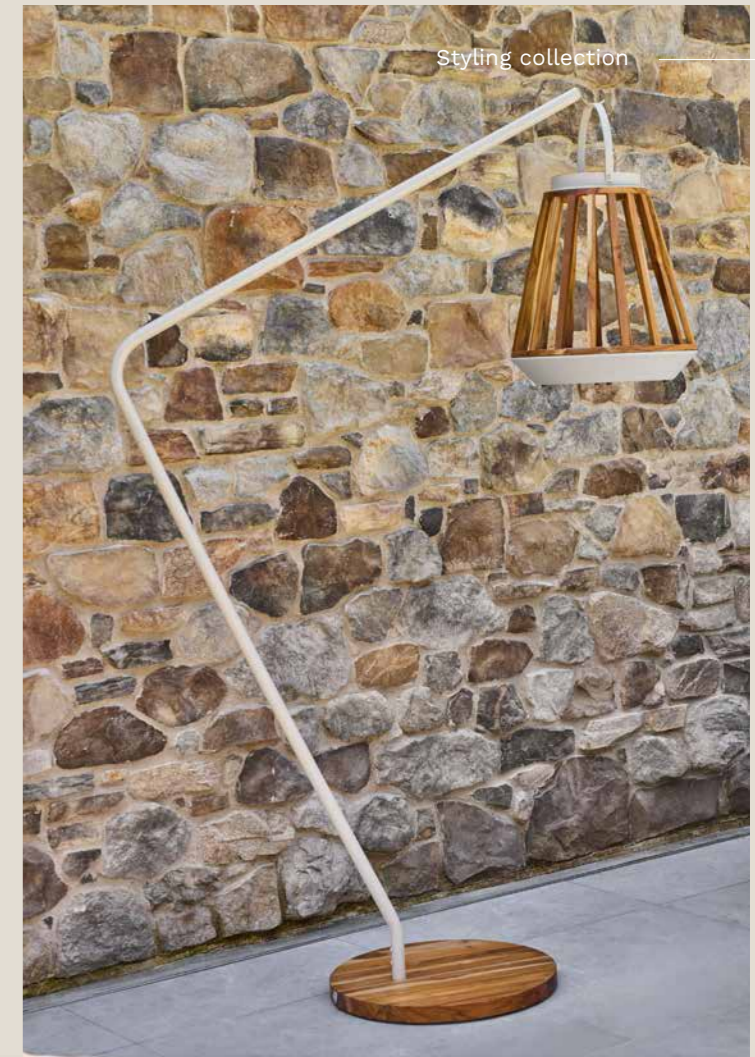

Styling collection