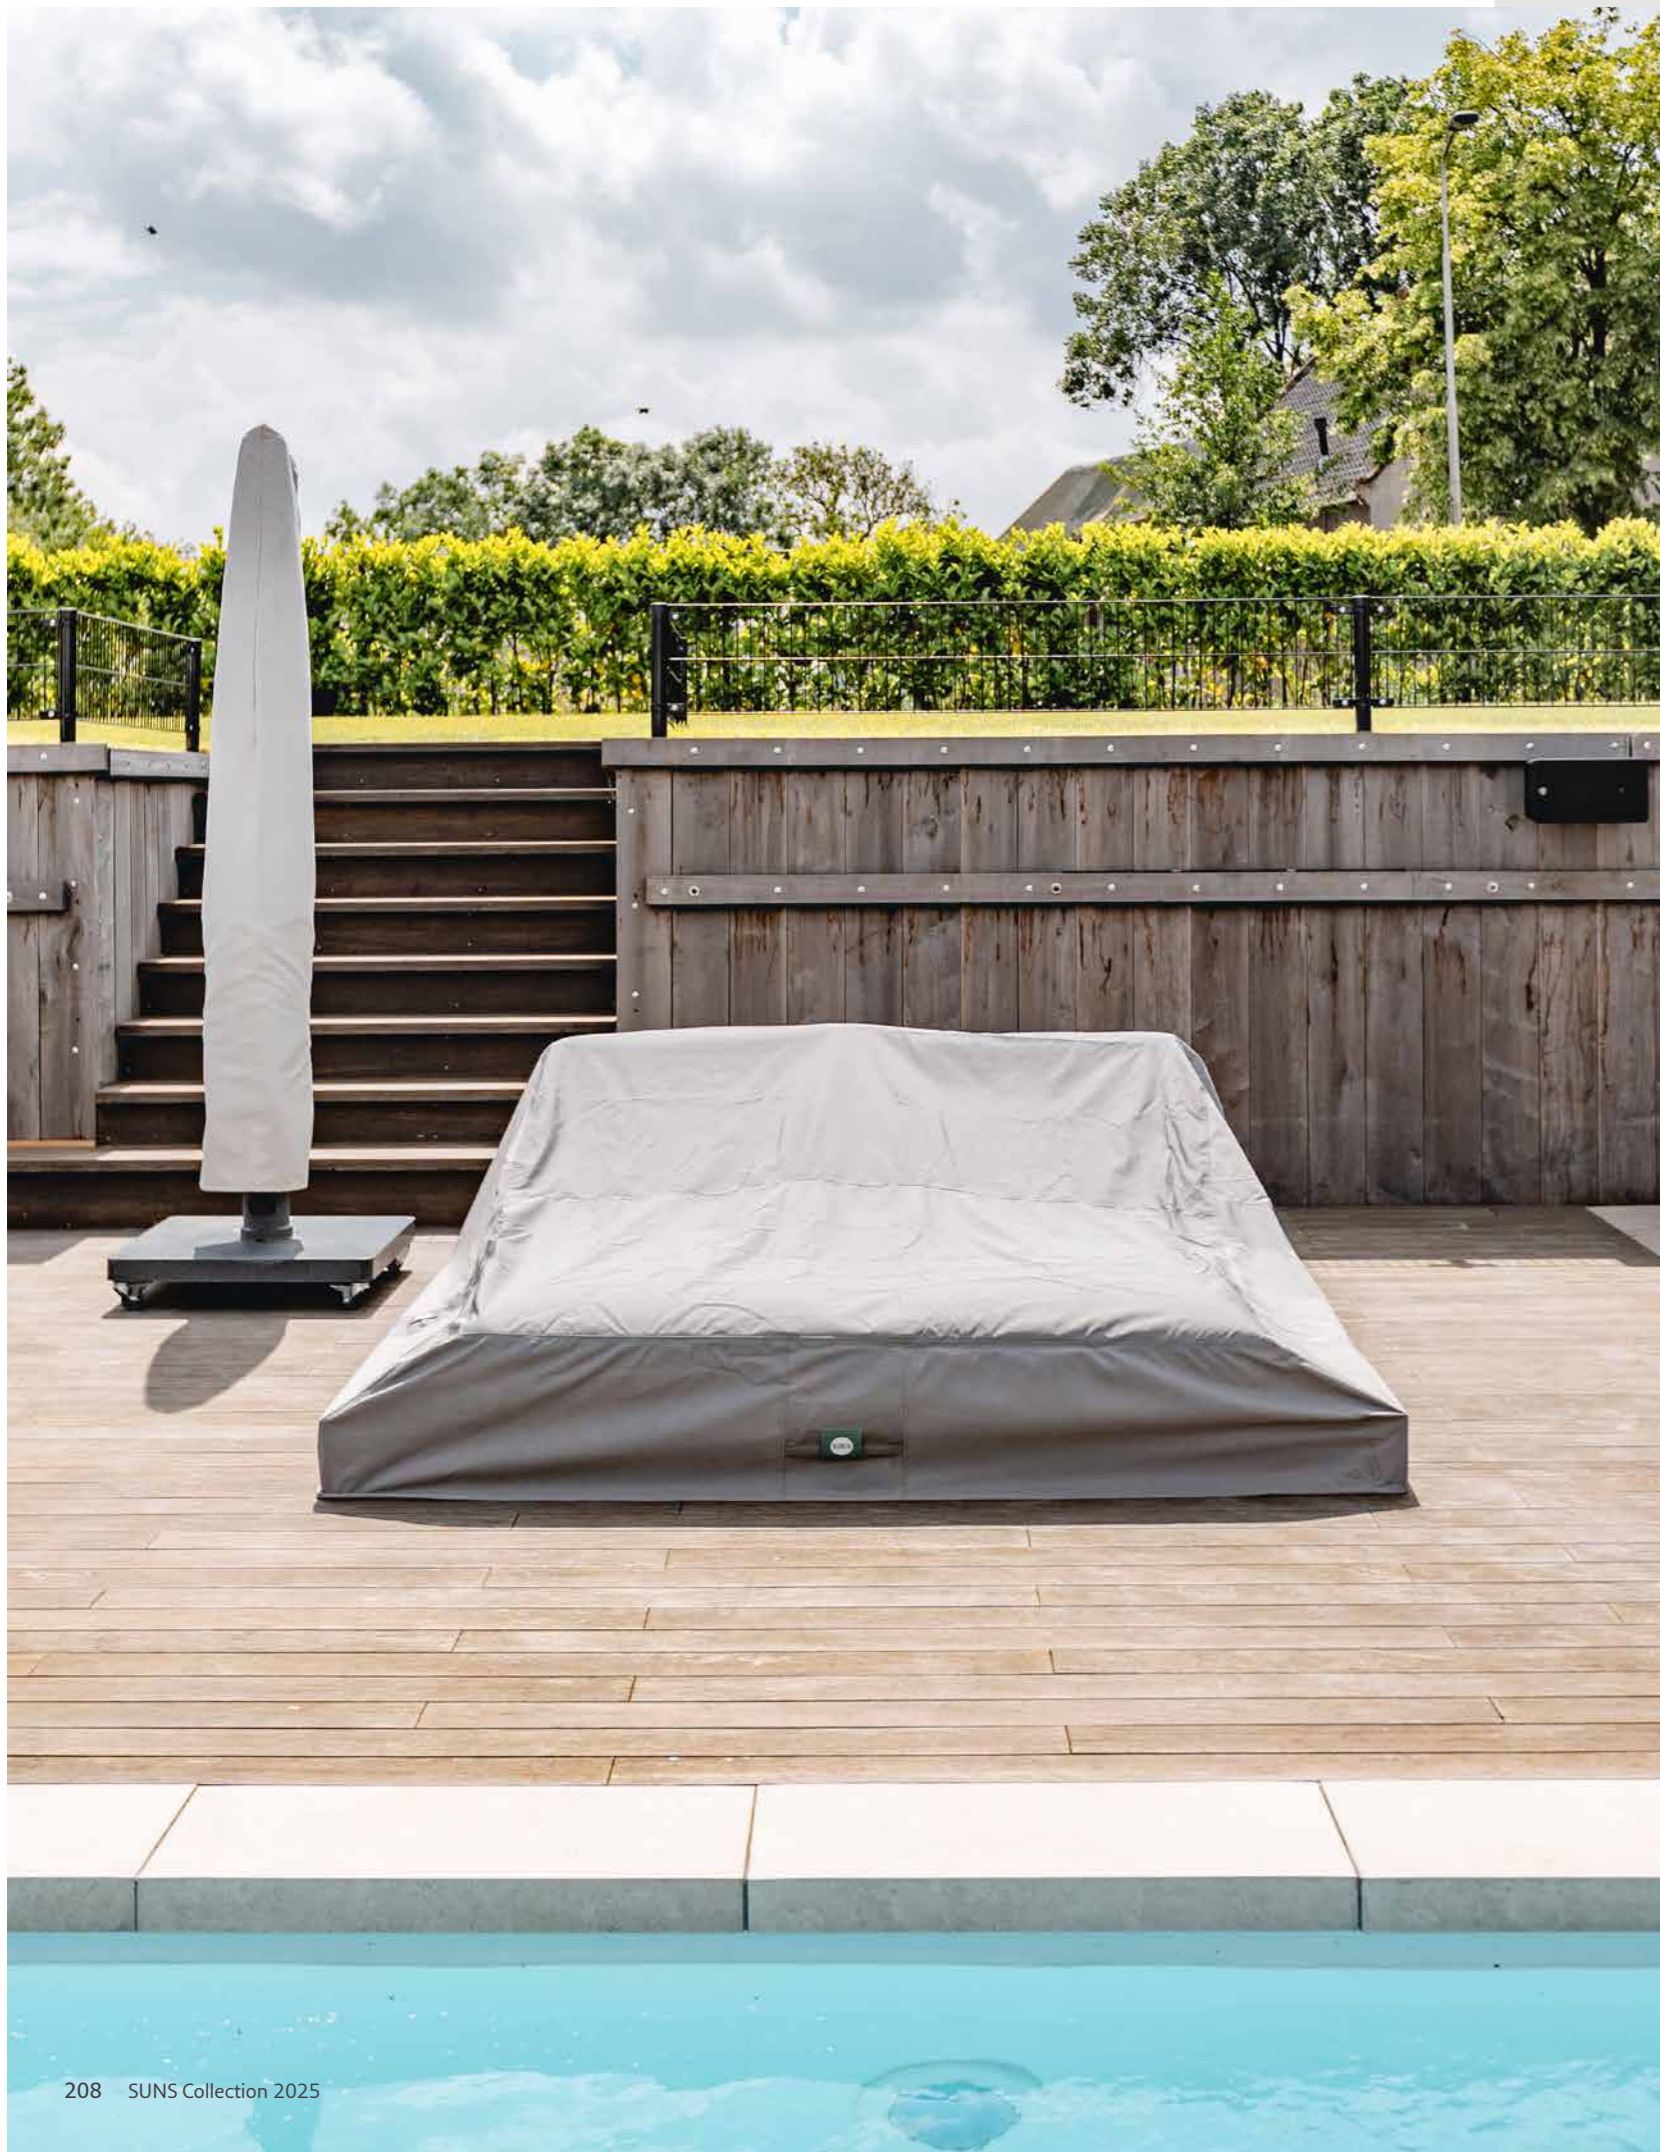

Cover collection

The ultimate protection

Premium protection for your garden furniture with the high-quality SUNS covers. These robust canvas covers shield your outdoor pieces from the elements, offering waterproof, colorfast, and breathable performance.

Designed to last, each cover fits perfect and ensures your furniture stays in top condition all year round. Plus, they come with a handy storage bag, making them easy to pack away when not in use. With tailored options available, there's a perfect fit for every piece in your outdoor collection.