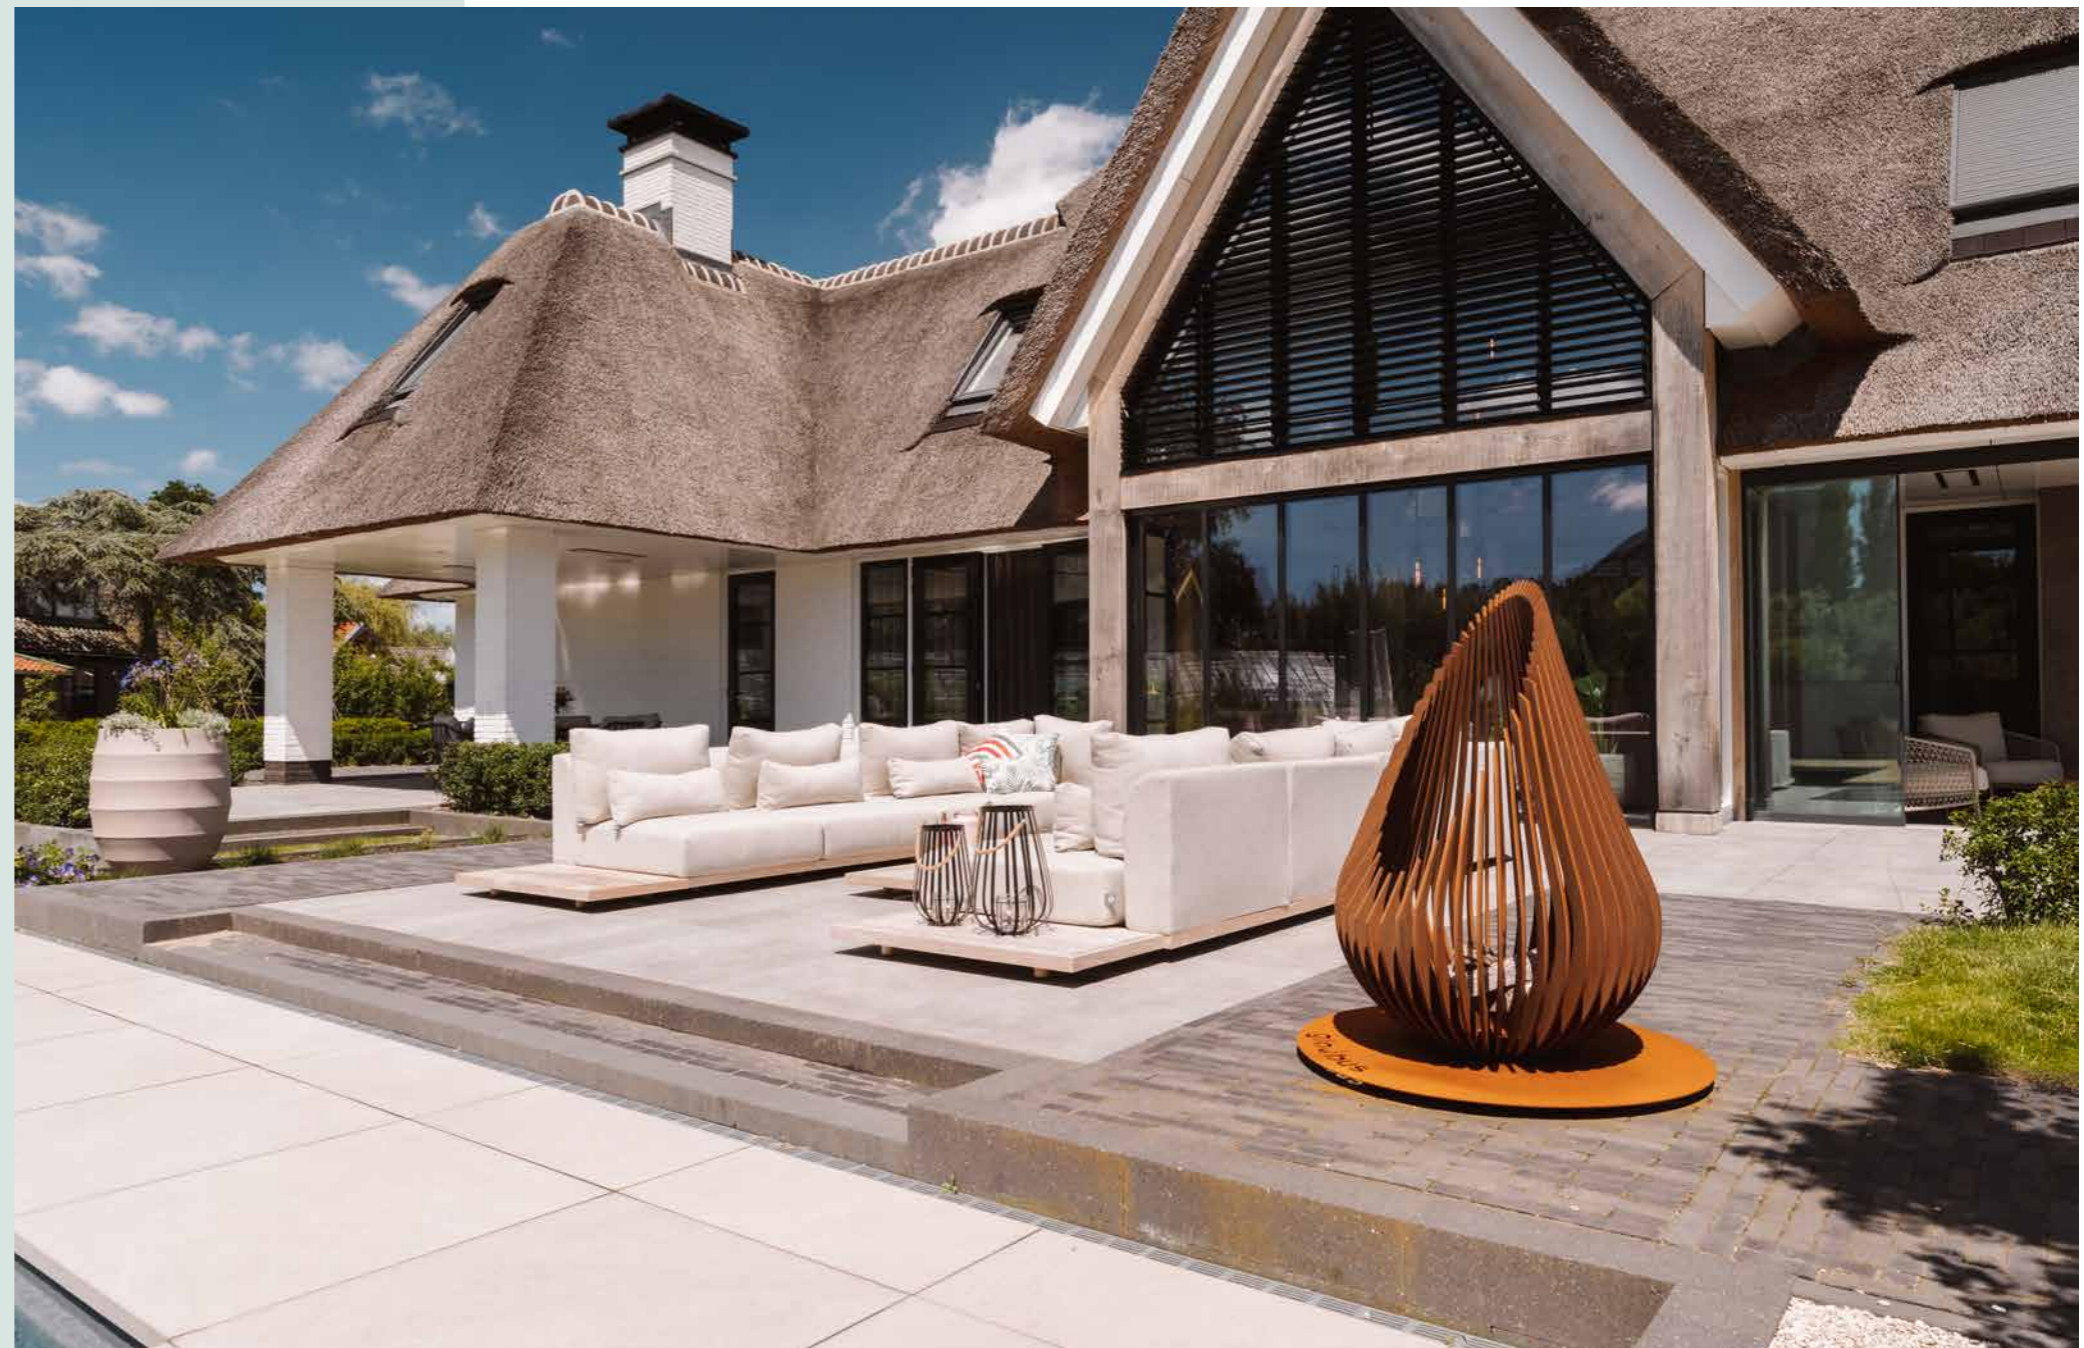

In collaboration with The Art of Living

Timeless refinement

The Netherlands

This garden features stylish furniture for a perfect balance of relaxation and functionality. Loungers by the pool, which offer a tranquil spot to unwind, pair perfectly with the covered dining area for late-night dining. Through the open fireplace, you'll find a cozy sofa set that creates a welcoming atmosphere, making the space enjoyable year-round.