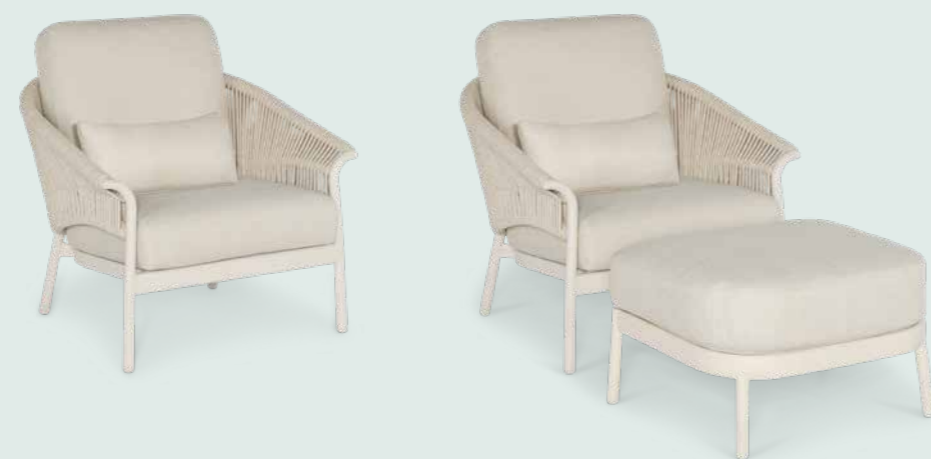

Antas bar chair

Antas relax chair

Vieste bench seat

Tosca dining chair

Tosca lounge chair & hocker

Santorini dining chair

Santorini lounge chair & hocker

Vado dining chair

Prato lounge chair

Itza low dining chair

Styling collection

Candles & lighting

SUNS offers an extensive collection of chic outdoor solar lamps, lamp stands, and candles.

Forget complex power circuits – these solar lamps capture the sun's energy, shine for up to 18 hours and can be placed wherever you like. Stylish lamp stands add a touch of elegance, creating a cozy outdoor atmosphere. Complete the look with matching candles to enhance the ambiance of your garden or terrace.