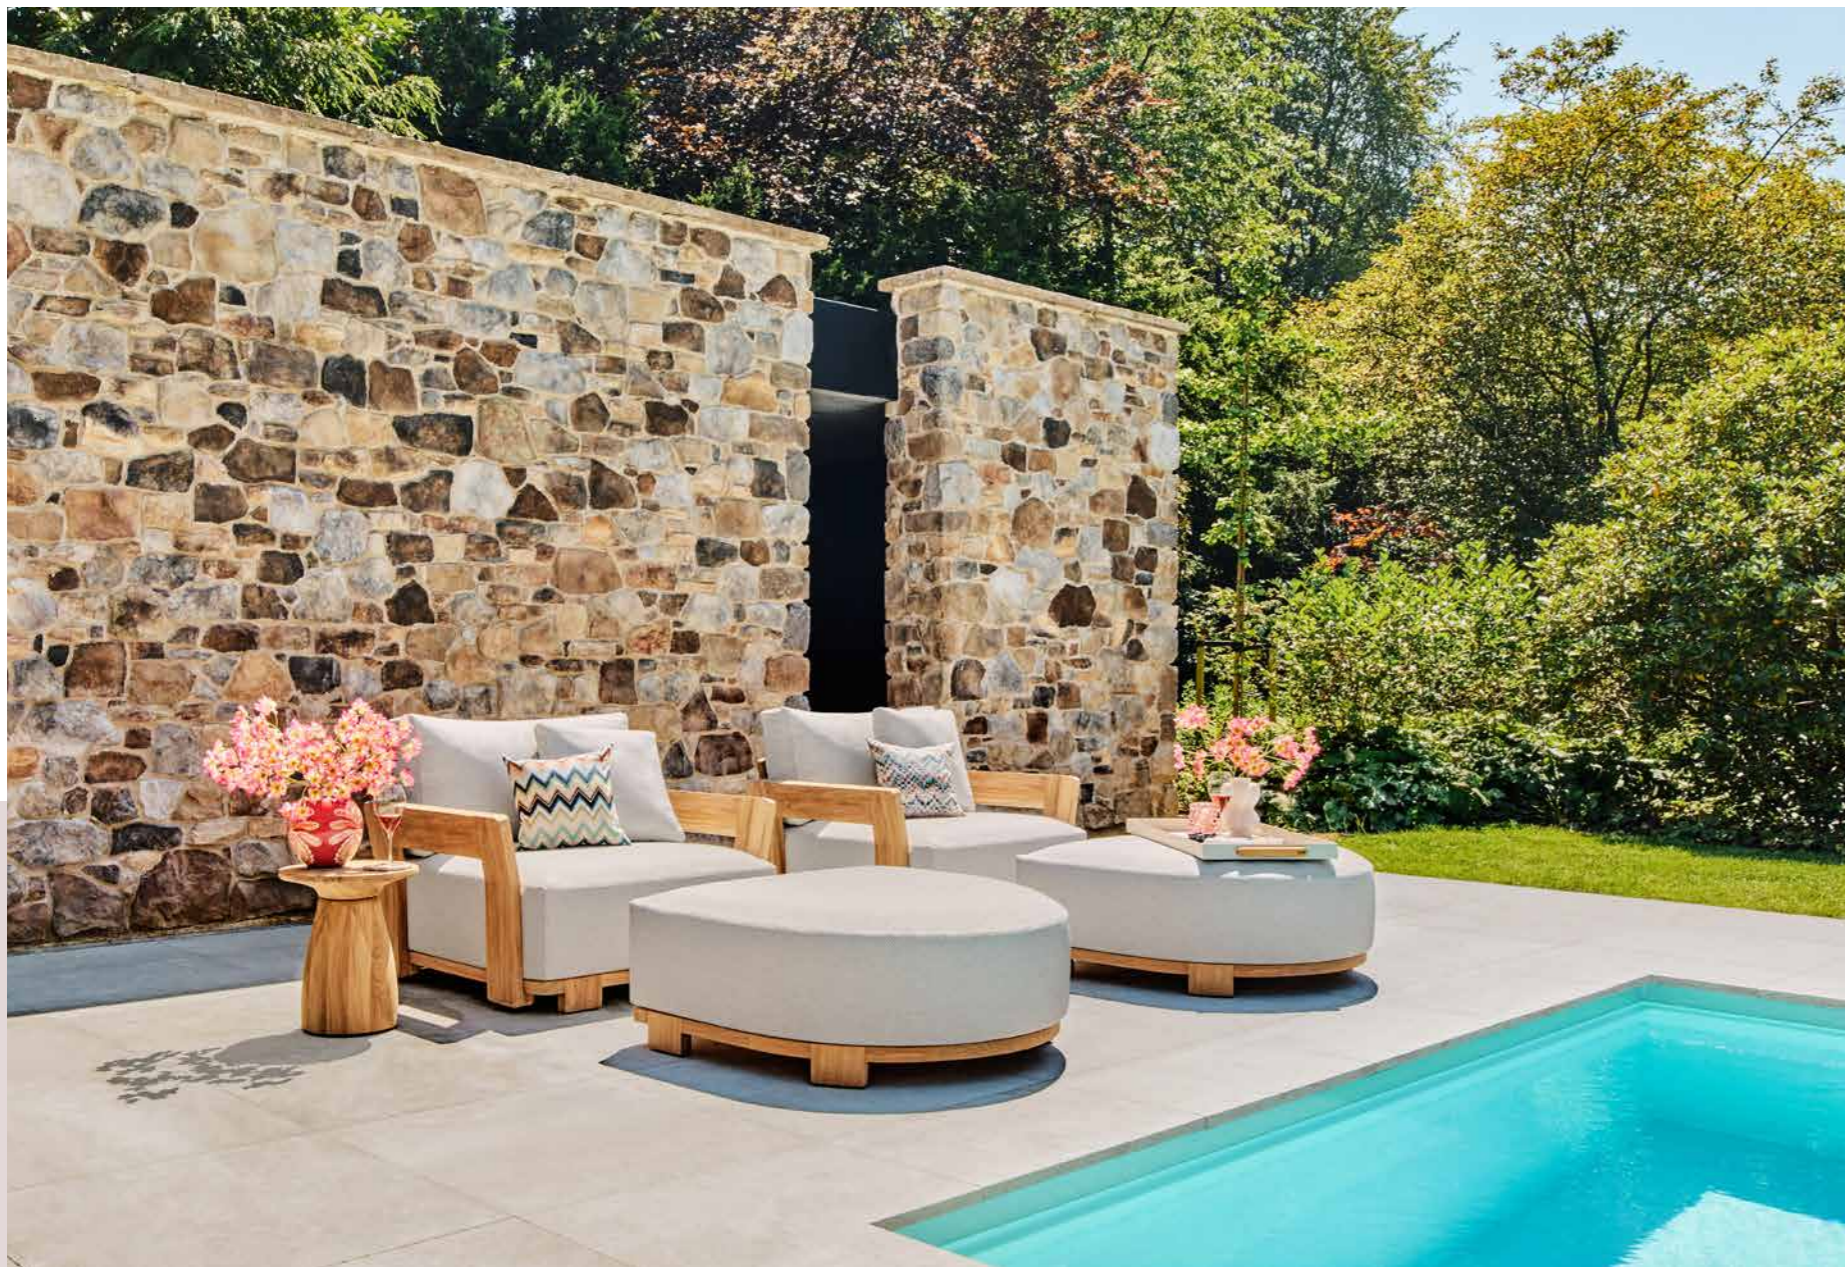

Elegant crafted with teak, bold shapes and luxurious cushions. This lounge set brings style and comfort to any outdoor setting.

Vento sofa set – daybed | Farzi lounge table

Pure lounging

Discover the new direction in outdoor design: all-teak furniture with organic shapes.