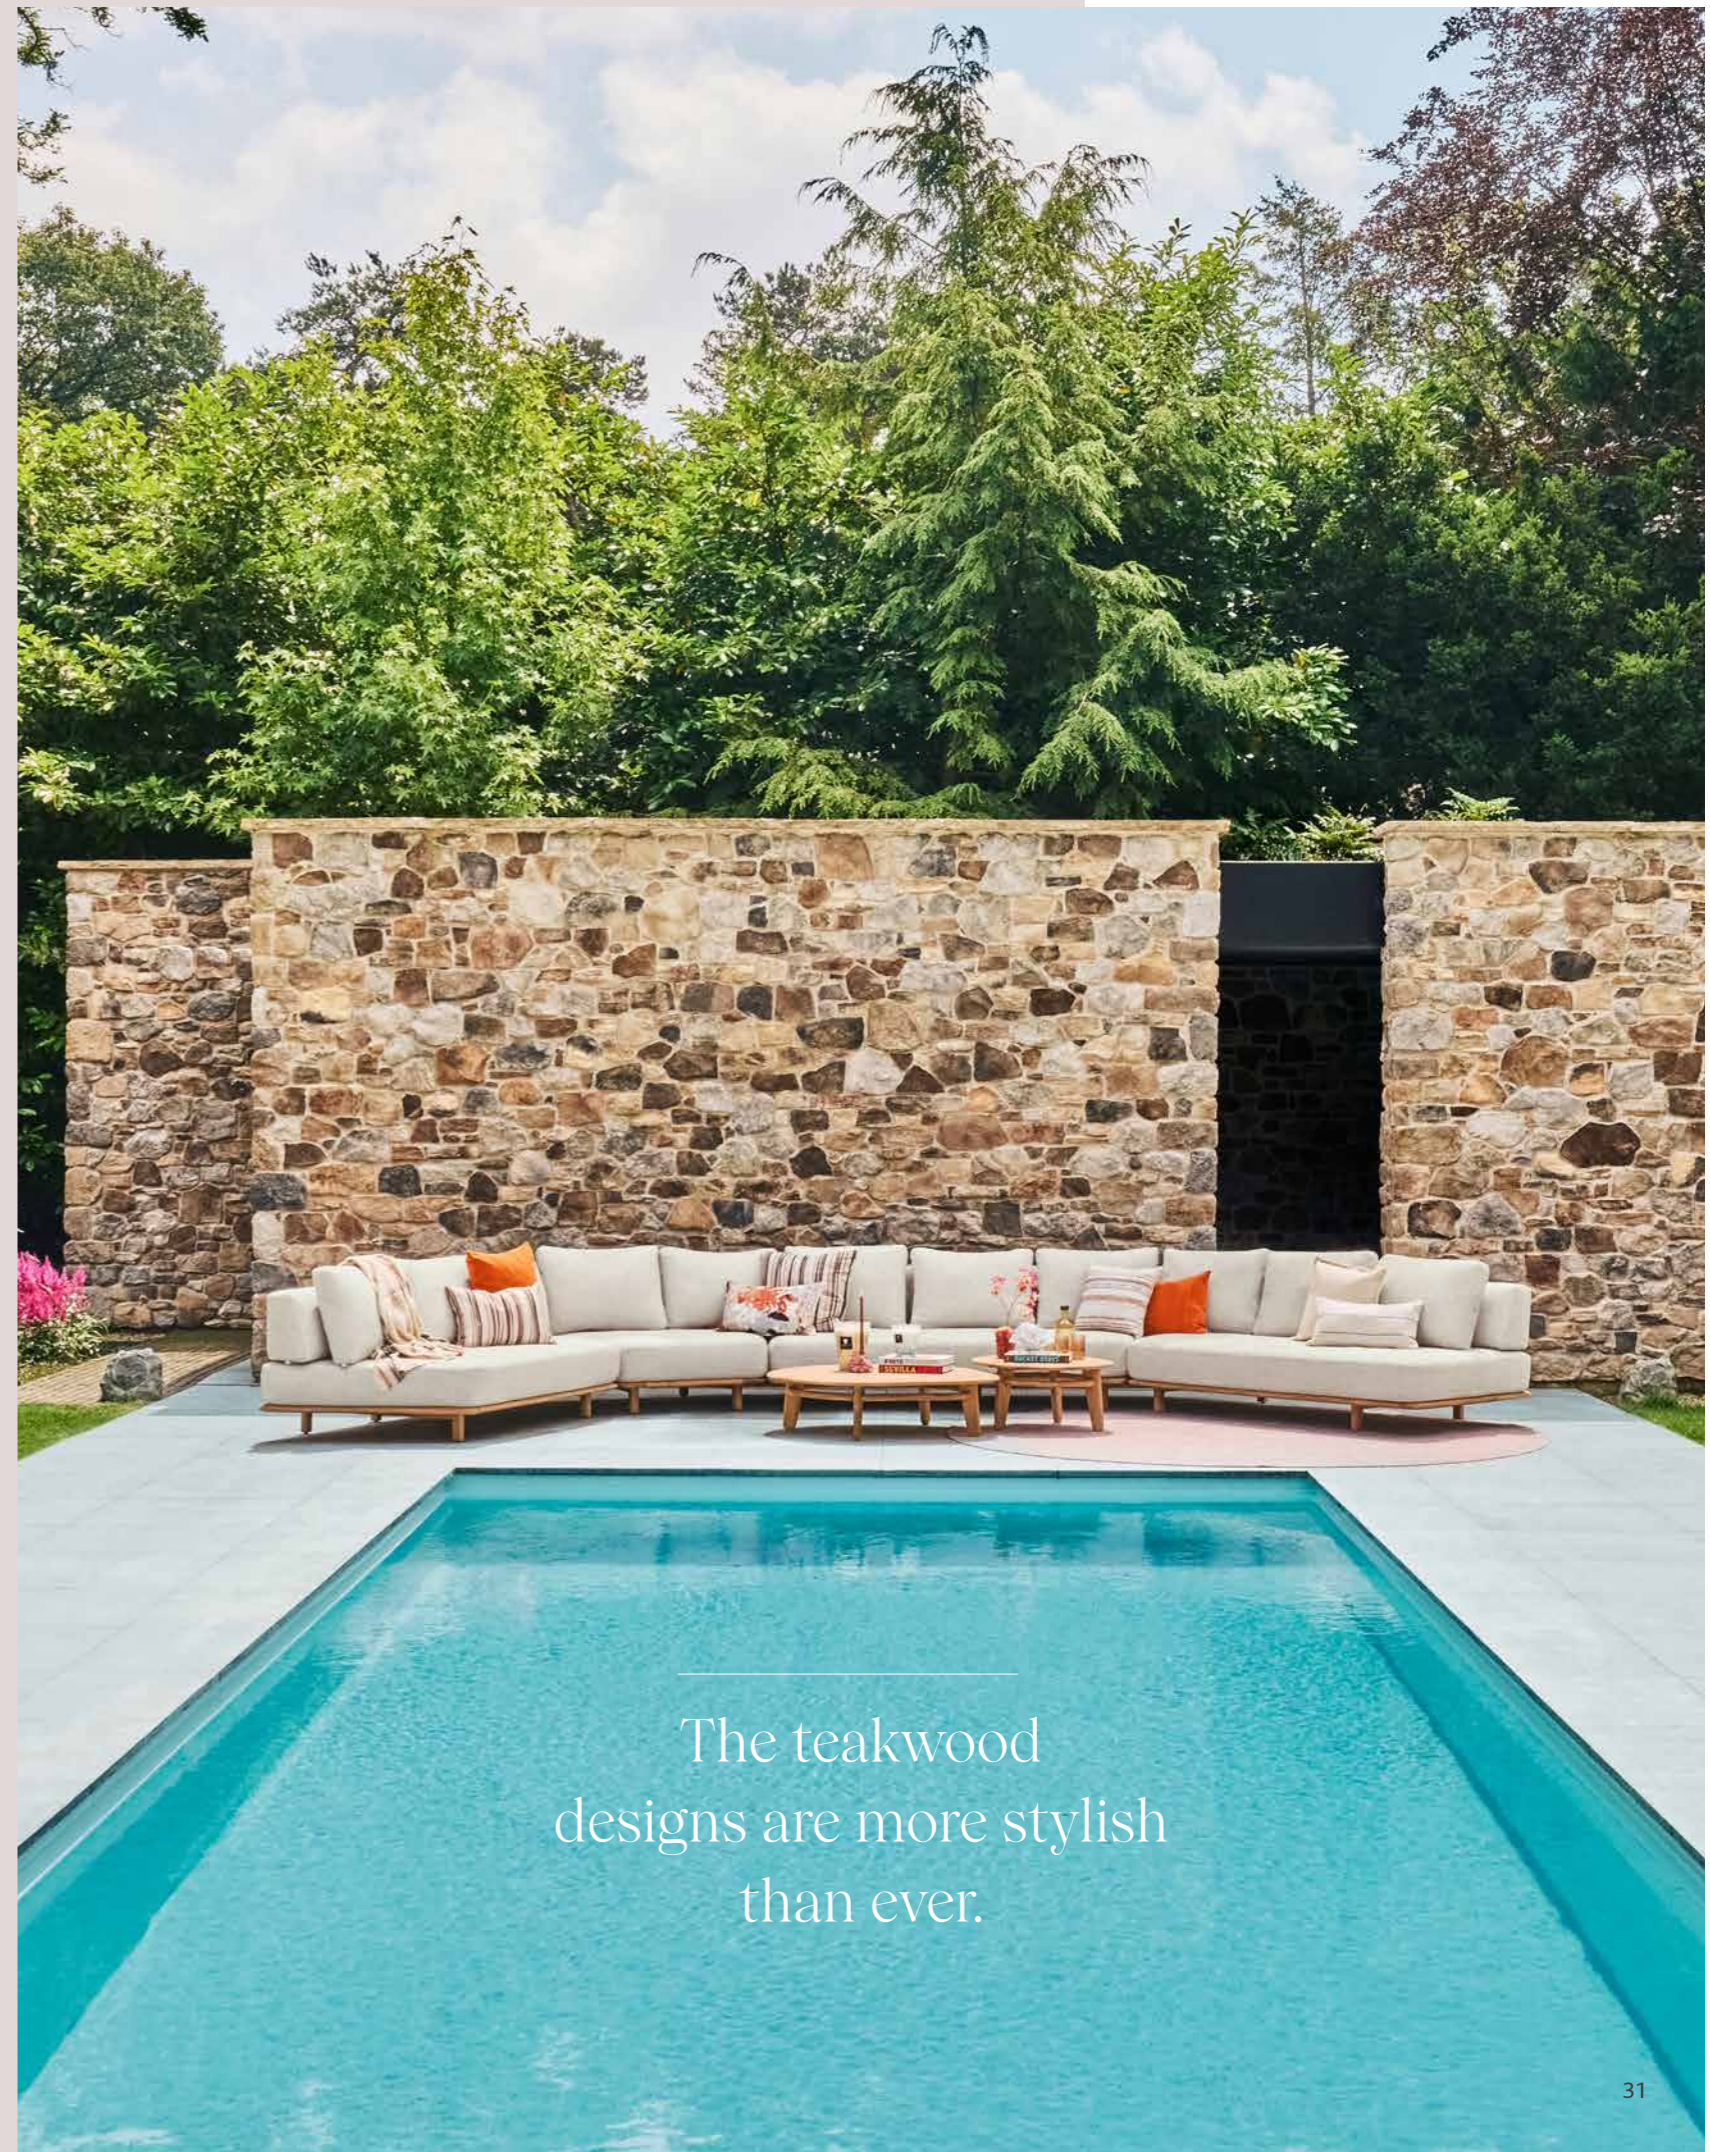

The teakwood
designs are more stylish
than ever.