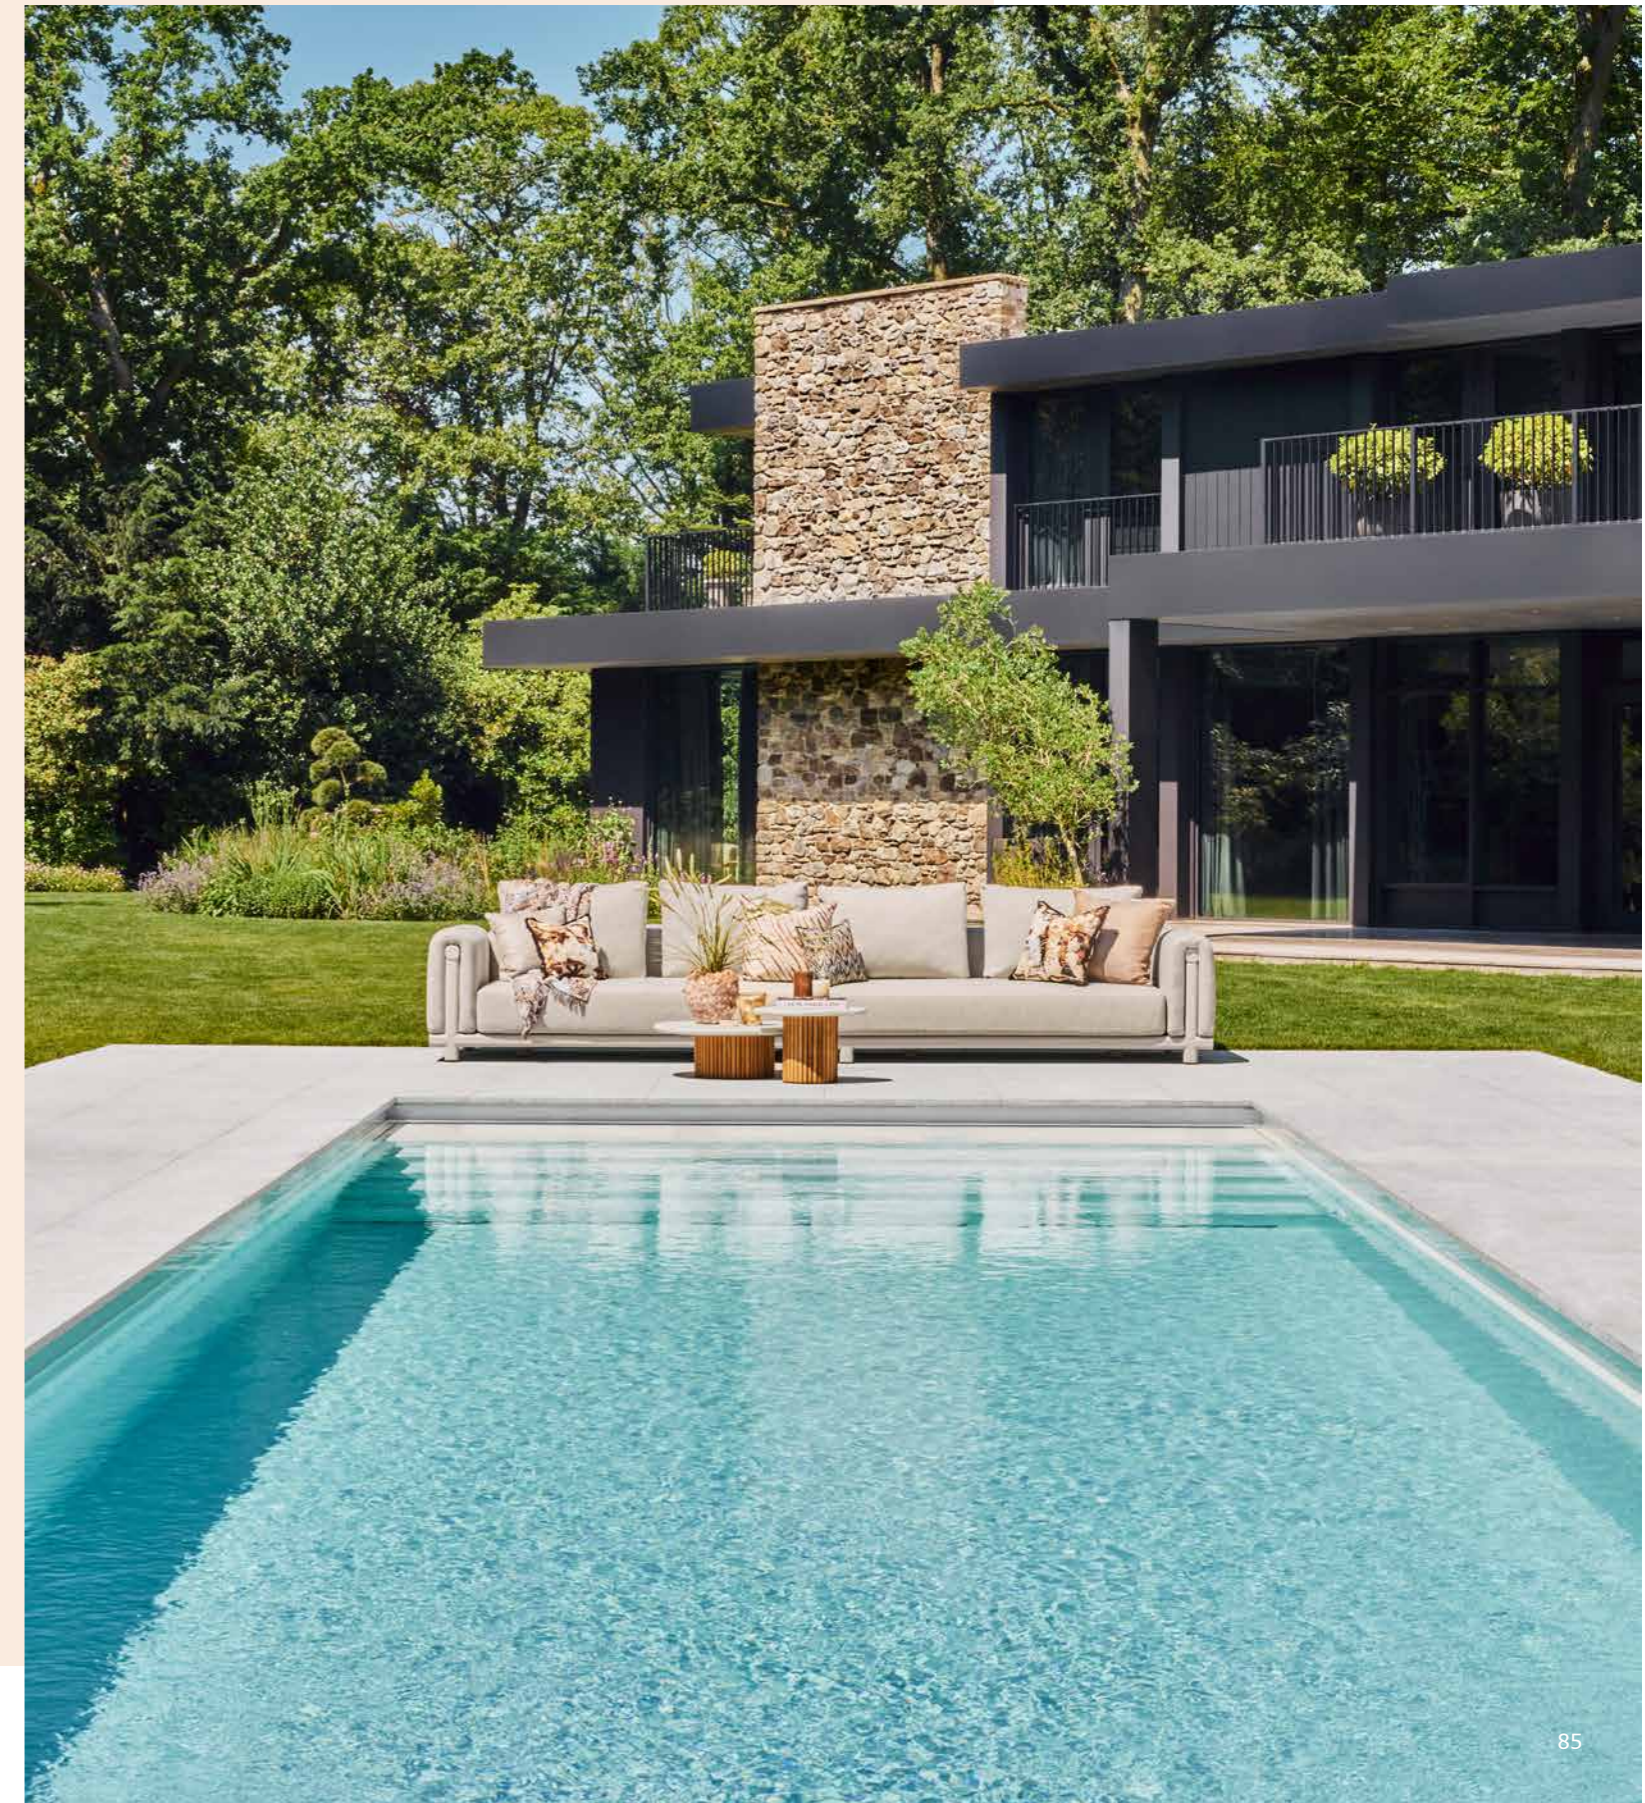

The art of sophisticated lounging.