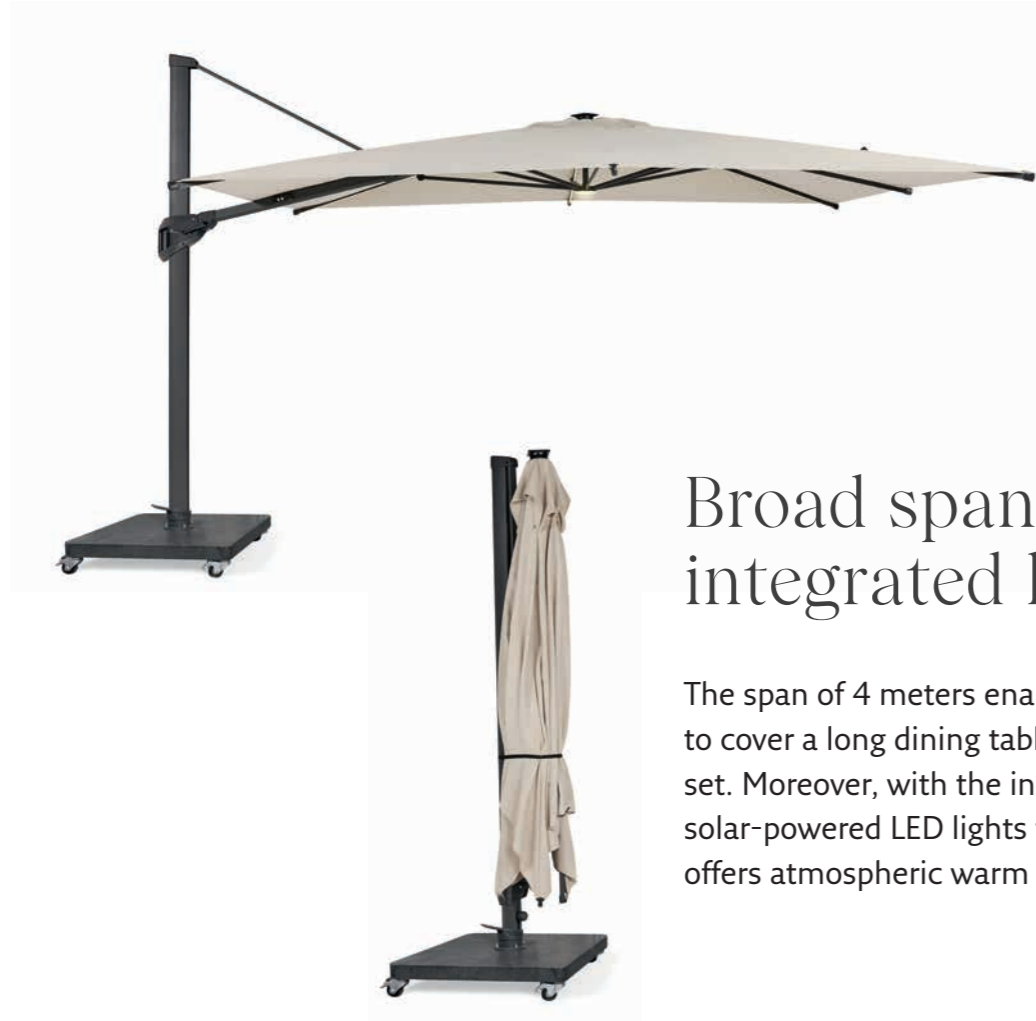

Adjustable back-rest

The Nardo lounger features a back-rest adjustable in 4 positions. Tune it easily to your needs.

Nardo lounger

1

2

3

4

Enjoy the quality of a lounge set in different set-ups.

Easily adjustable

This parasol is easy to adjust to the position of the sun and can be easily moved thanks to its castors.

Broad span & integrated light

The span of 4 meters enables you to cover a long dining table or lounge set. Moreover, with the integrated solar-powered LED lights the parasol offers atmospheric warm lighting.