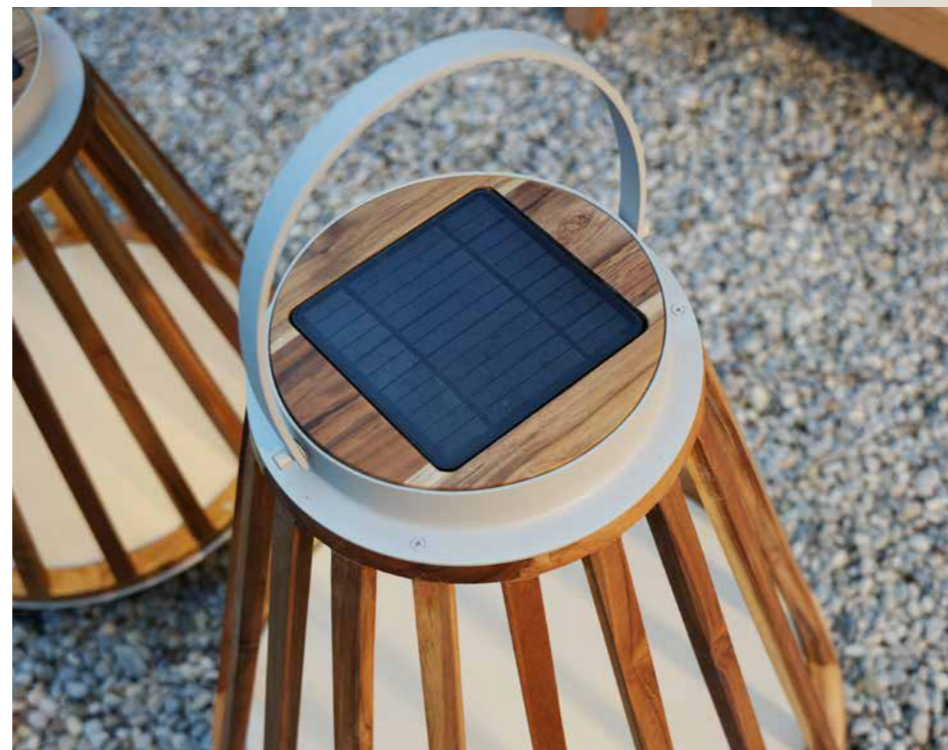

Prato lounge chair

Itza low dining chair

Styling collection

Candles & lighting

SUNS offers an extensive collection of chic outdoor solar lamps, lamp stands, and candles.

Forget complex power circuits – these solar lamps capture the sun's energy, shine for up to 18 hours and can be placed wherever you like. Stylish lamp stands add a touch of elegance, creating a cozy outdoor atmosphere. Complete the look with matching candles to enhance the ambiance of your garden or terrace.

Jack outdoor lamp

Tom outdoor lamp

Eve outdoor lamp

Coco outdoor lamp

Kate outdoor lamp

Light up
your outdoor
space.

Fay outdoor lamp

Ivy lamp stand