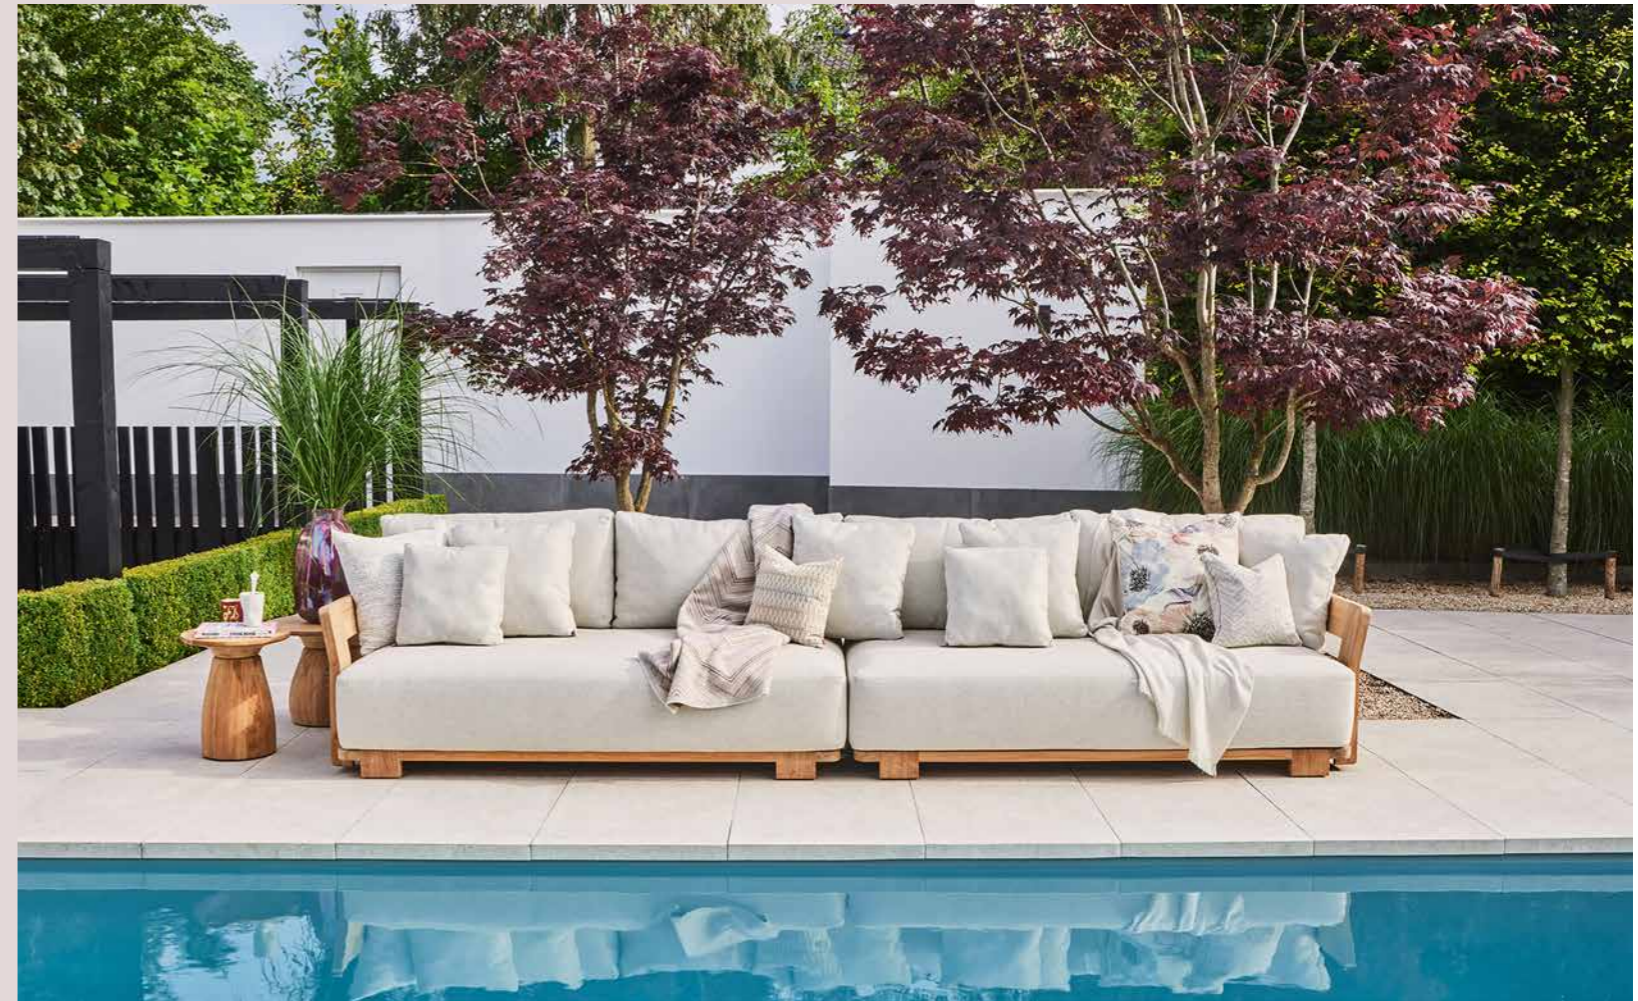

Elegant crafted with teak, bold shapes and luxurious cushions. This lounge set brings style and comfort to any outdoor setting.

Vento sofa set – daybed | Farzi lounge table

Pure lounging

Discover the new direction in outdoor design: all-teak furniture with organic shapes.