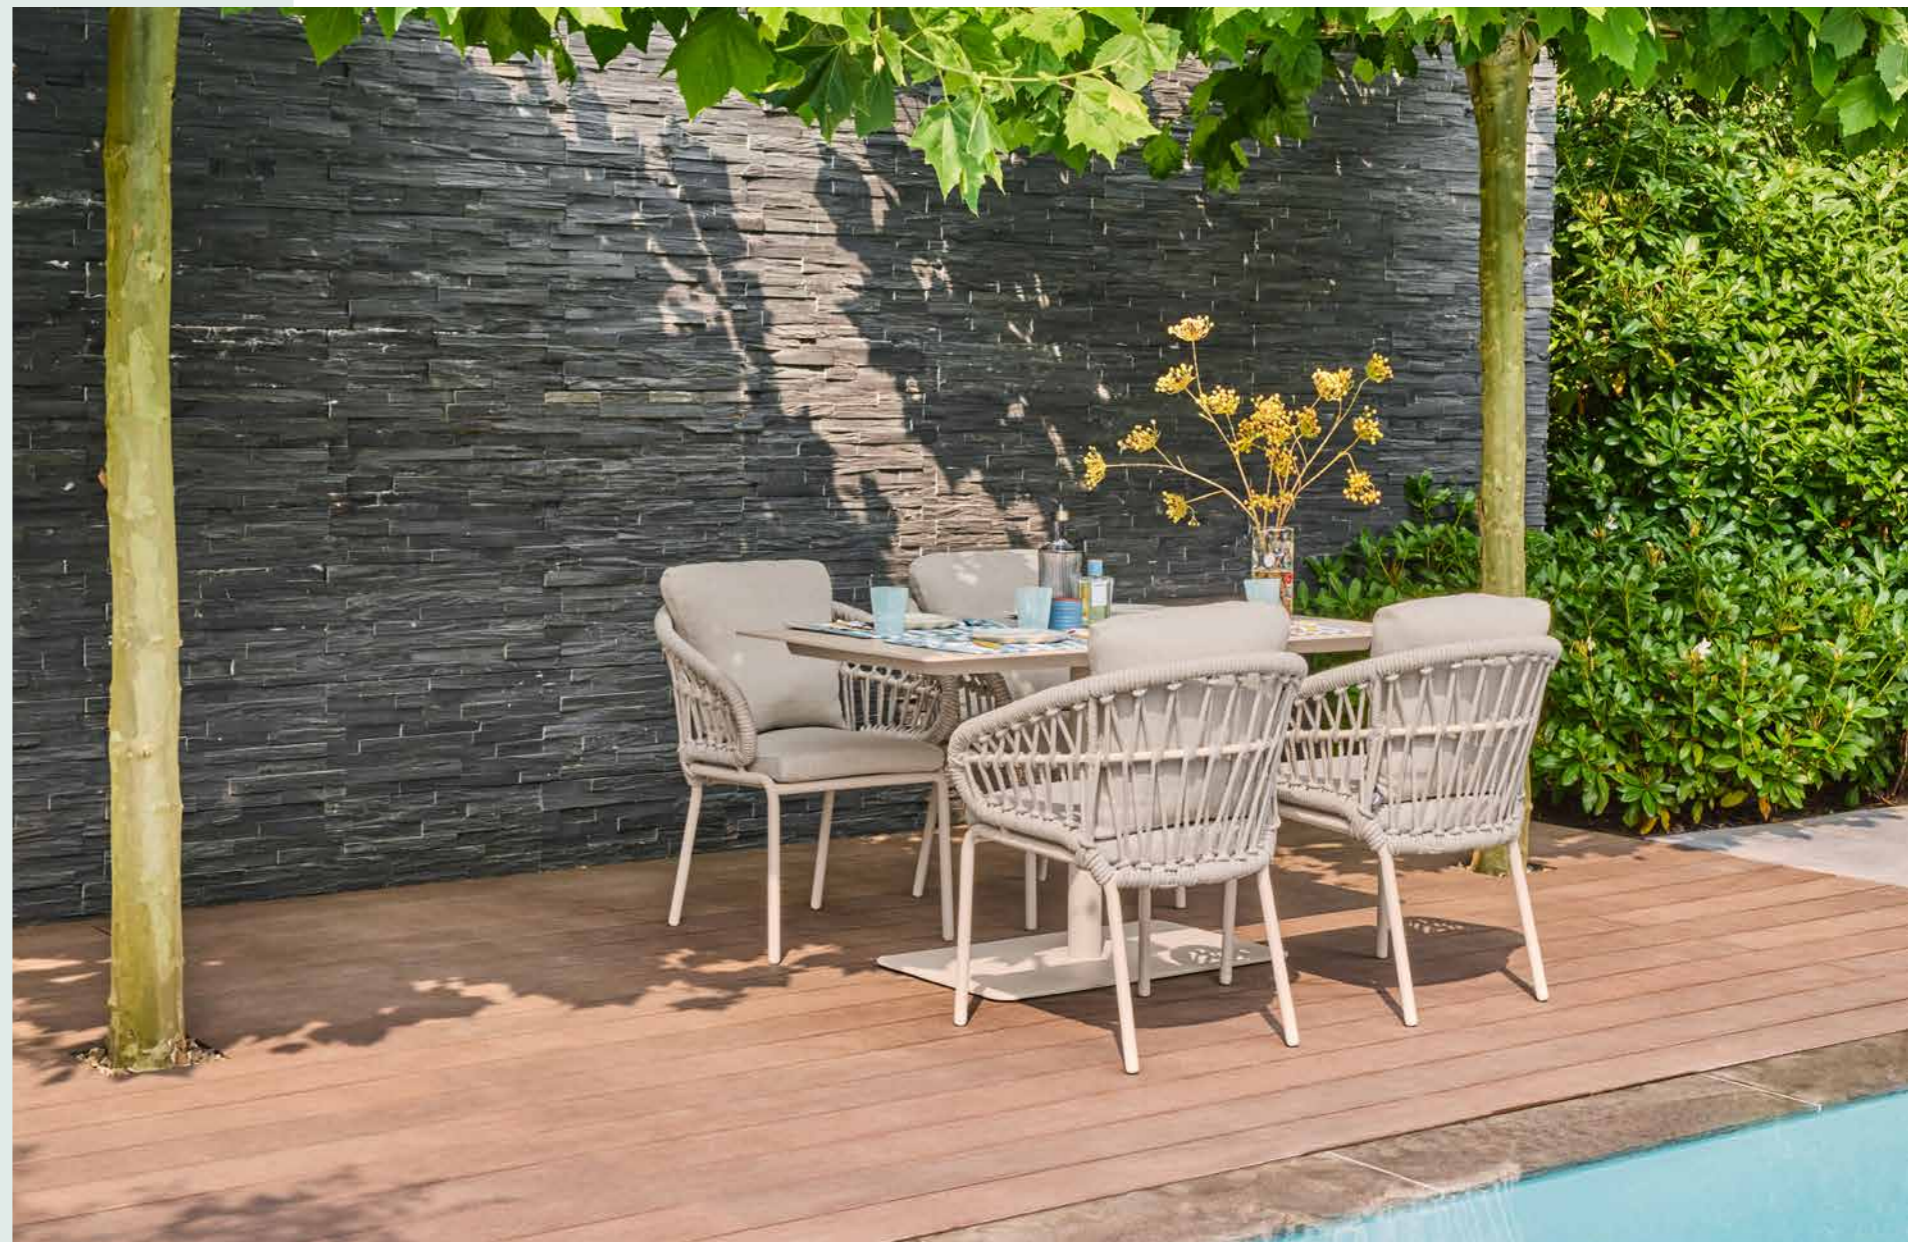

Classic design, seamlessly combining luxury and sophistication.